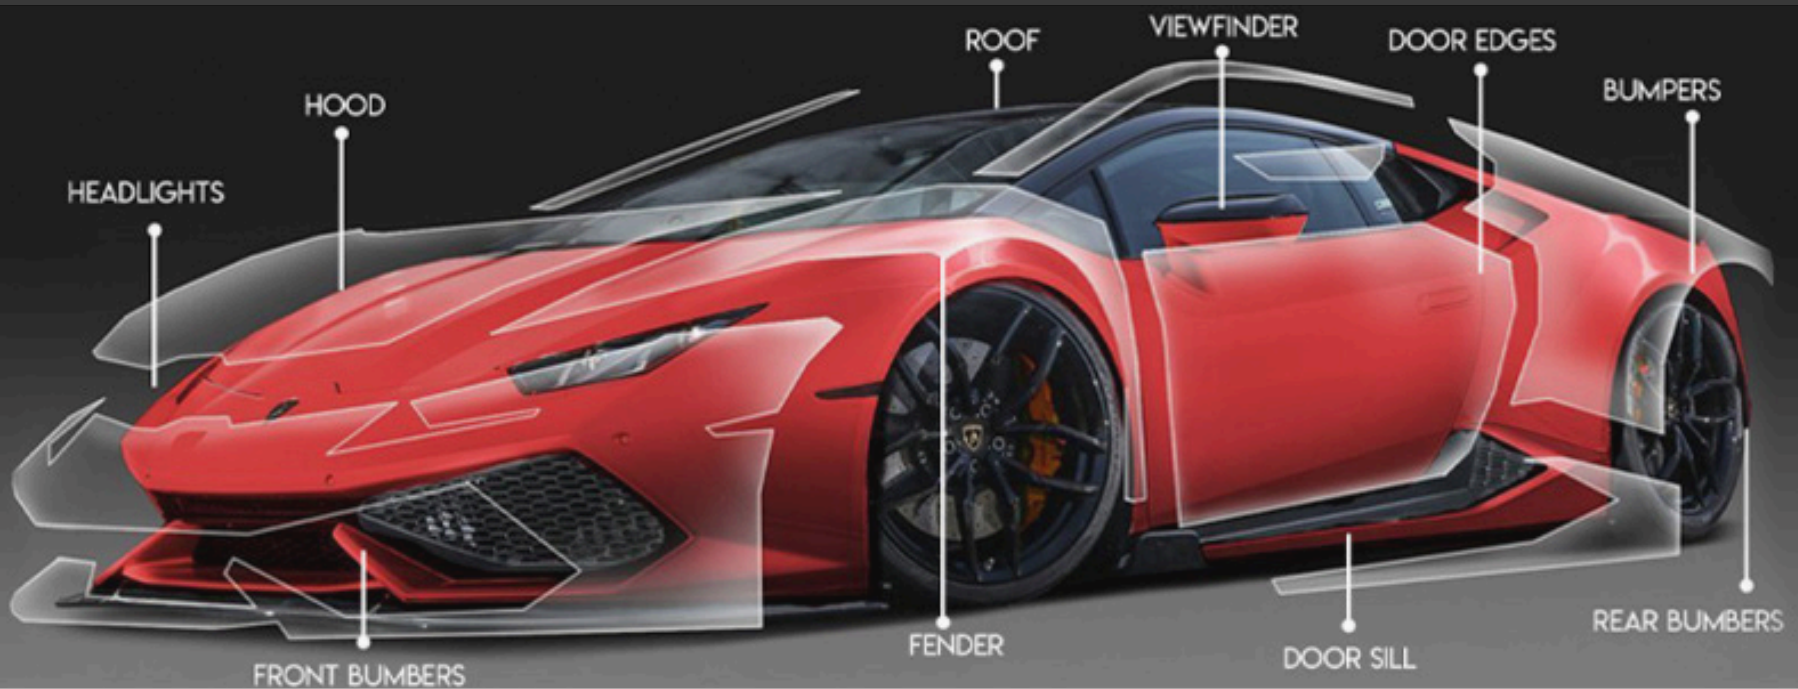

TECHNICAL SPECIFICATIONS

ITEM	G18	G19	G20
Product Thickness	6.5 mil	7.5 mil	8.0 mil
Masking Sheet	2 mil	2 mil	2 mil
Urethane	6 mil	6 mil	6 mil
TPU	Lubrizol (USA)	Lubrizol (USA)	Lubrizol (USA)
Clear Coating	0.5 mil	0.5 mil	0.5 mil
Acrylic Adhesive	1.18 mil	1.18 mil	1.18 mil
Release Liner (Matte)	3 mil	3 mil	3 mil
Elongation	>200	>250	>250
Peel Adhesion	680 n/m	680 n/m	680 n/m
Self-healing Rate	60°C Water	60°C Water	60°C Water
Tear Strength	4300 psi	4300 psi	4300 psi
Maximum Temperature	120°C	120°C	120°C
Hydrophobic Property	>103° Contact (residue free)	>103° Contact (residue free)	>103° Contact (residue free)
Residue	Residue free	Residue free	Residue free
Adhesive	Ashland USA	Ashland USA	Ashland USA