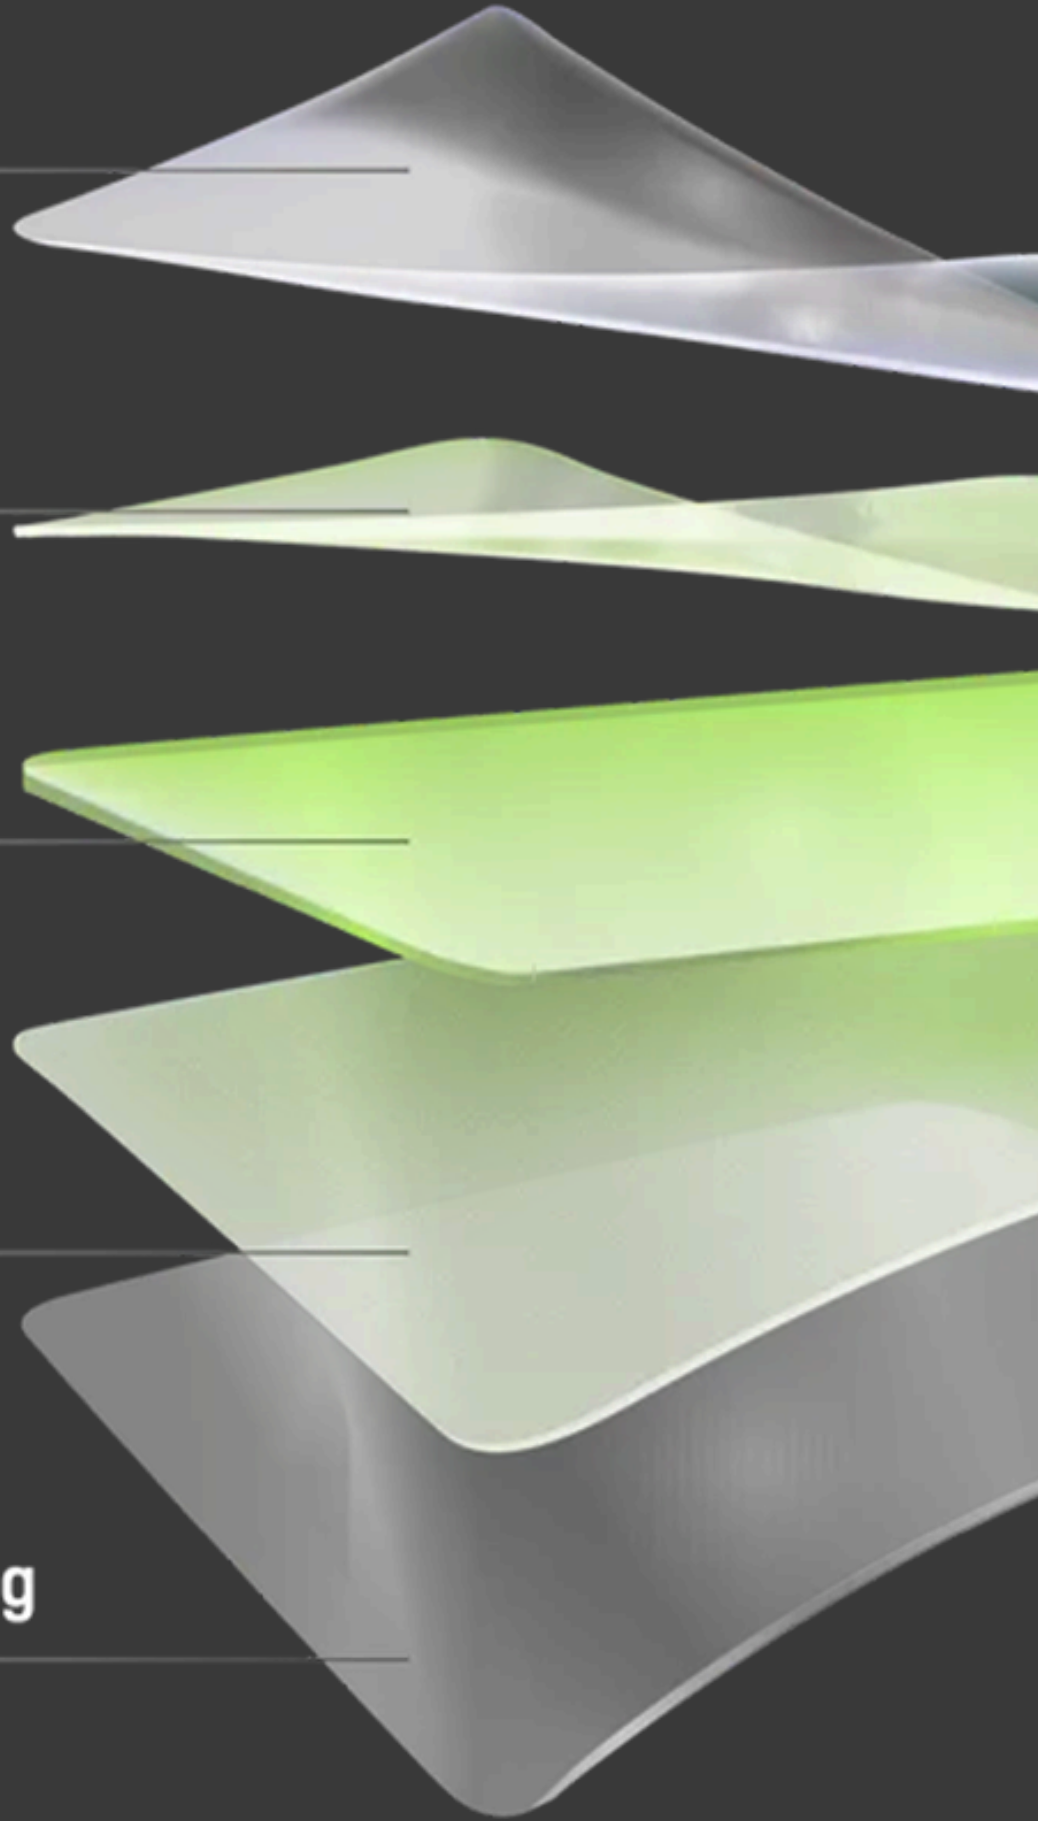

WHY CHOOSE PROVEX PPF?

Provex PPF is a cutting-edge solution for car Hydrophobic Coating – Water and dirt slide off effortlessly.

Self-Healing Technology

Hydrophobic Coating

Superior Clarity & Gloss

UV & Chemical Resistance

TECHNICAL SPECIFICATIONS

ITEM	G18	G19	G20
Product Thickness	6.5 mil	7.5 mil	8.0 mil
Masking Sheet	2 mil	2 mil	2 mil
Urethane	6 mil	6 mil	6 mil
TPU	Lubrizol (USA)	Lubrizol (USA)	Lubrizol (USA)
Clear Coating	0.5 mil	0.5 mil	0.5 mil
Acrylic Adhesive	1.18 mil	1.18 mil	1.18 mil
Release Liner (Matte)	3 mil	3 mil	3 mil
Elongation	>200	>250	>250
Peel Adhesion	680 n/m	680 n/m	680 n/m
Self-healing Rate	60°C Water	60°C Water	60°C Water
Tear Strength	4300 psi	4300 psi	4300 psi
Maximum Temperature	120°C	120°C	120°C
Hydrophobic Property	>103° Contact (residue free)	>103° Contact (residue free)	>103° Contact (residue free)
Residue	Residue free	Residue free	Residue free
Adhesive	Ashland USA	Ashland USA	Ashland USA